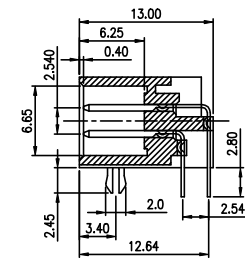

B-B' SEC  
SCALE 3/1

C-C' SEC  
SCALE 3/1

PC BOARD LAYOUT

LAYOUT TYPE	DIM A	DIM B
UST	10.1	2.54
UST-L	10.4	2.24